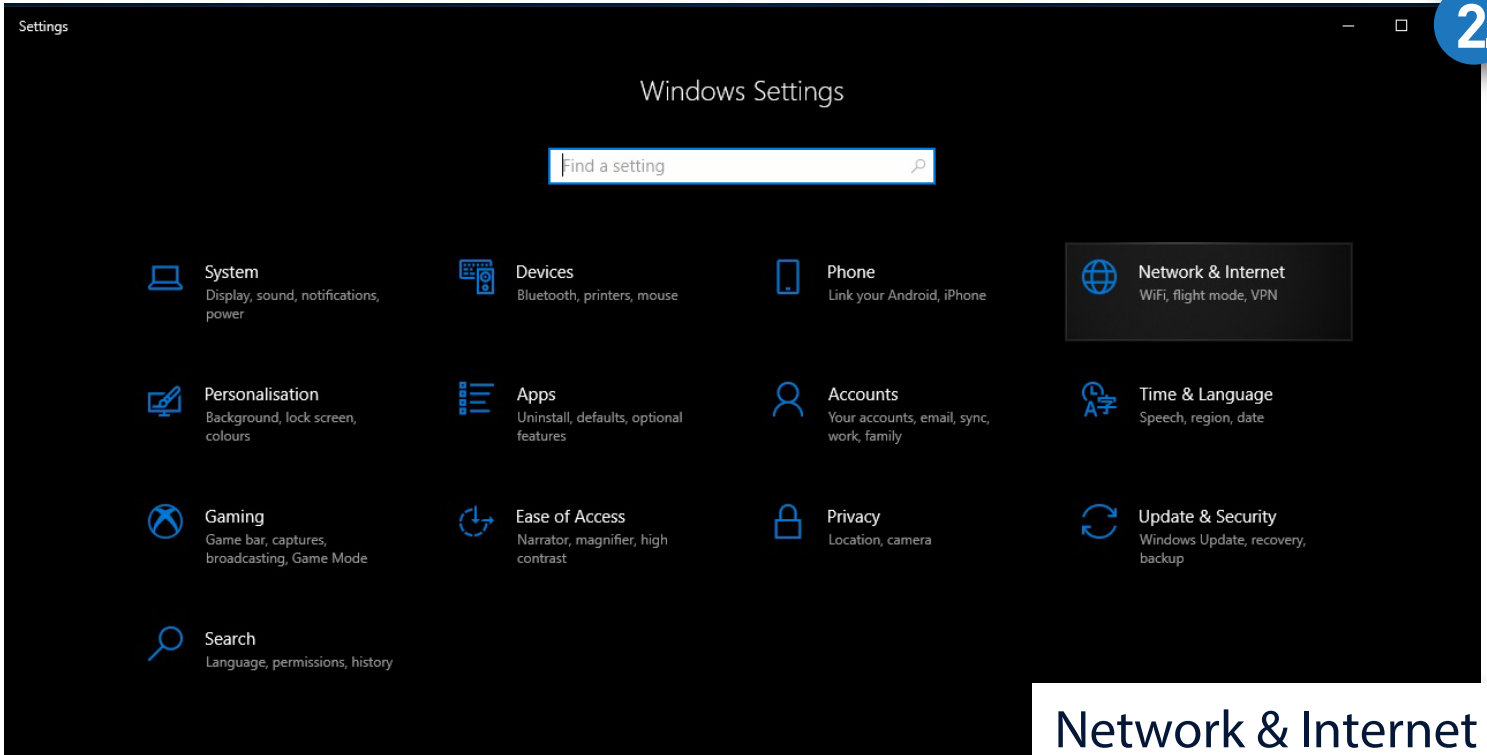

Off-campus access settings

Windows 10

1.

Start > Settings

Network & Internet

Settings

Home

Find a setting

Network & Internet

- Status
- WiFi
- Ethernet
- Dial-up
- VPN
- Flight mode
- Mobile hotspot
- Data usage
- Proxy

Proxy

Automatic proxy setup

Use a proxy server for Ethernet or WiFi connections. These settings don't apply to VPN connections.

Automatically detect settings

On

Use setup script

On

Script address

Save

Manual proxy setup

Use a proxy server for Ethernet or WiFi connections. These settings don't apply to VPN connections.